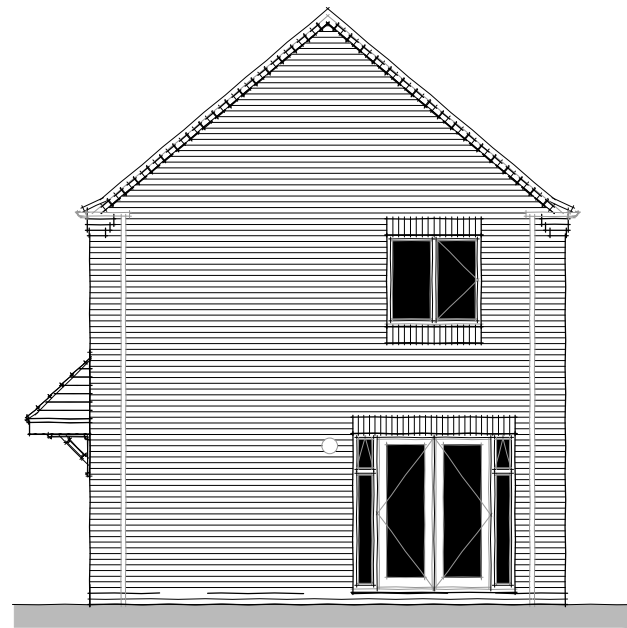

SIDE ELEVATION