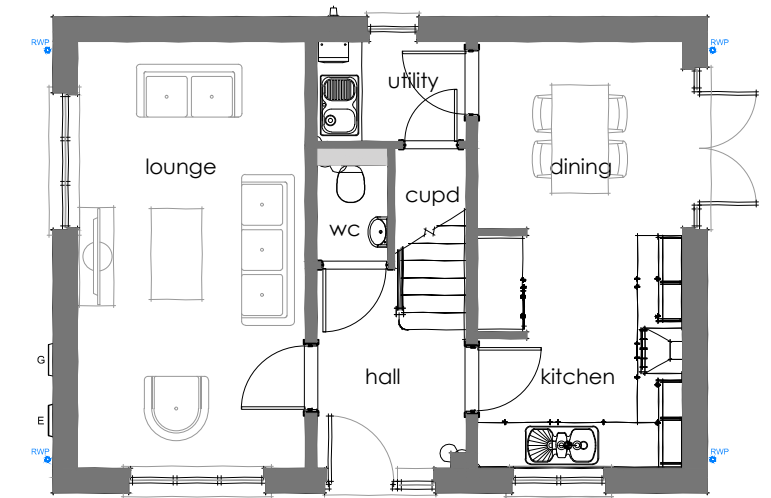

GROUND FLOOR