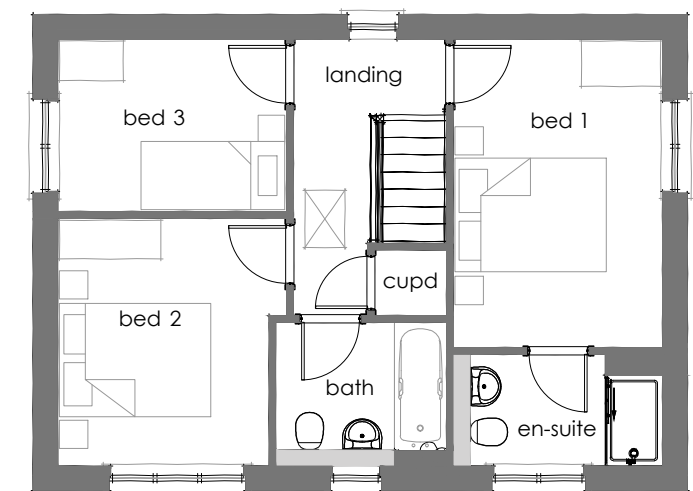

FIRST FLOOR

PLANNING

HOUSE TYPE:
JAPONICA - 946 sq ft (V3)

DATE: March 17
SCALE: 1:100
DRG NO: BWM-P-JAP-03

Bellway

BELLWAY HOMES WEST MIDLANDS

Copyright c Bellway p.l.c.